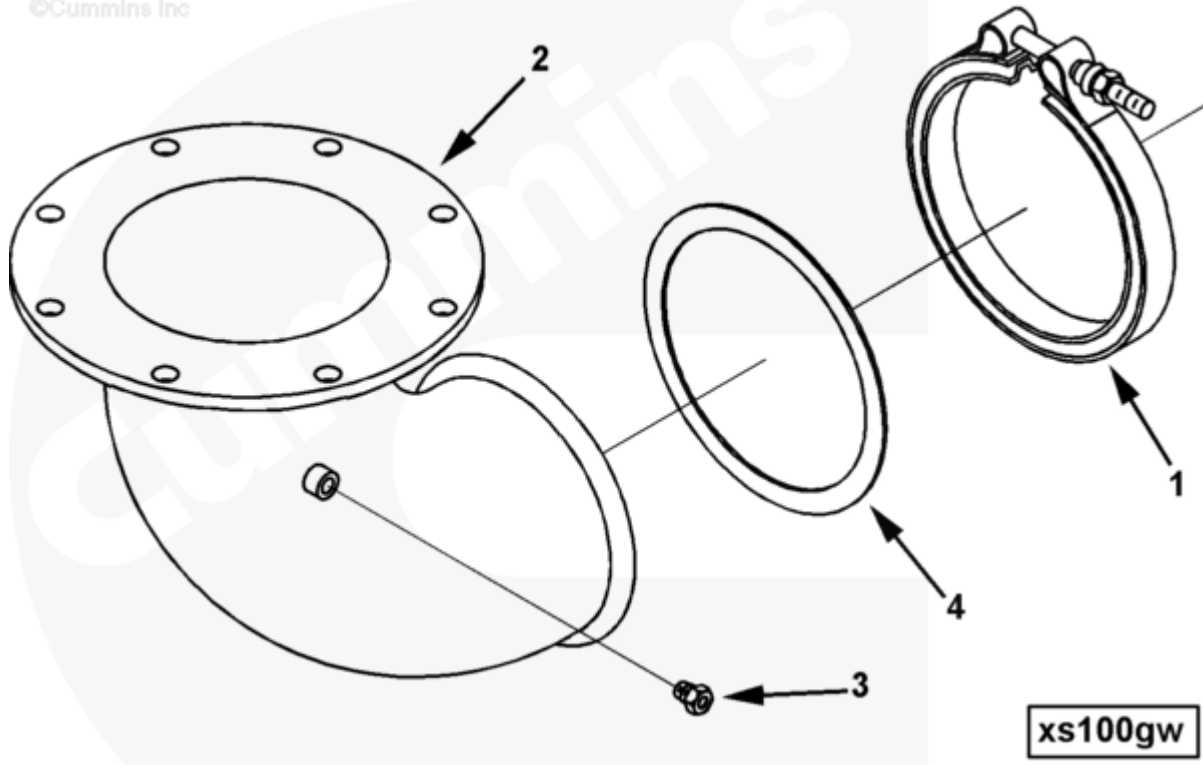

## Parts Catalog - Option Detail

Electronic Parts Catalog - Option Detail				
Option	Group	Graphic	Film Card	Date
XS1053	11.01.1	xs100gw	FF	24-FEB-99
<b>Engines</b>	G855, G855 CM558, GTA855 CM558 (CM2358) G101, N14 CELECT, N14 CELECT PLUS, N14 MECHANICAL, NH/NT 855, QSM11 CM876 M101, QSM11 CM876 M102M, QSN14 CM876 N103, QSN14 CM876 N105, QSNT14 CM876 N102			

©Cummins Inc

[SMALL](#) | [MEDIUM](#) | [LARGE](#)

Cart	Ref No	Part Number	Part Description	Required	Remarks
<input type="button" value="View My Cart"/>					
		<a href="#">XS1053</a>	Exhaust Outlet Connection		
					90 degree flanged type
					turbocharger exhaust elbow
					for adapting to 5 inch I.D.
					flexible tubing.
<input type="checkbox"/>	1	<a href="#">186917</a>	V Band Clamp	1	
<input type="checkbox"/>	2	<a href="#">203432</a>	Exhaust Outlet Connection	1	

<input type="checkbox"/>	3	<a href="#">3025458</a>	Pipe Plug	1	1/8 NPT.
<input type="checkbox"/>	4	<a href="#">4019672</a>	Exhaust Clamp Seal	1	

© 2019 Cummins Inc., Box 3005, Columbus, IN 47202-3005 U.S.A.  
Terms of Use and Disclaimers | Recommended System Requirements  
Need Assistance? Please click on the Contact Us button in the top right corner of any page.